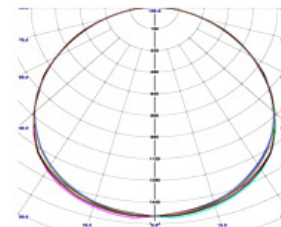

• vertical

② RunaLux : HS-HV660 (vertical)

H(M)	D(x)
1	1200
2	300
3	133
4	75

▶ FUNDAMENTAL

Rated Input Voltage (입력전압)	AC100-240V, 50/60Hz
LED PowerConsumption (소비전력)	50W
Luminous Flux(광속)	4,000lm
CCT (색온도)	6000K(CW) , 3500K(WW)
CRI (연색성)	min 80/85/90
Beam Angle (빔각도)	120°
Operating Temperature (동작 온도)	-20°C~85°C
Out Dimension (W x H x T)	599.4mm x 599.4mm x 48.5mm
Weight (무게)	5.9 kg
Control method	IR Remote controller (※DALI Dimming)
IP	30