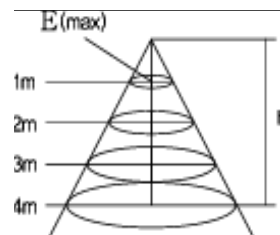

• vertical

② RunaLux : HS-HV660 (vertical)

H(M)	D(x)
1	1200
2	300
3	133
4	75

▶ FUNDAMENTAL

Rated Input Voltage (입력전압)	AC100-240V, 50/60Hz
LED PowerConsumption (소비전력)	50W
Luminous Flux(광속)	4,000lm
CCT (색온도)	6000K(CW) , 3500K(WW)
CRI (연색성)	min 80/85/90
Beam Angle (빔각도)	120°
Operating Temperature (동작 온도)	-20°C~85°C
Out Dimension (W x H x T)	599.4mm x 599.4mm x 48.5mm
Weight (무게)	5.9 kg
Control method	IR Remote controller (※DALI Dimming)
IP	30