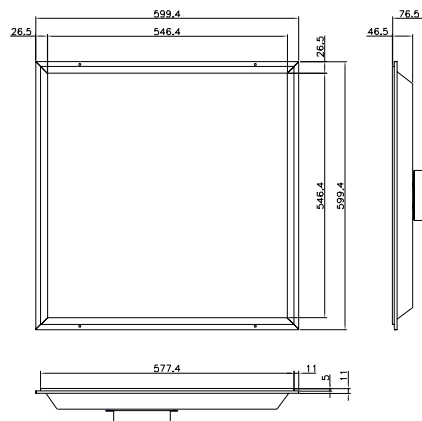

• vertical

② RunaLux : HS-HV660 (vertical)

H(M)	D(x)
1	1200
2	300
3	133
4	75

▶ FUNDAMENTAL

Rated Input Voltage (입력전압)	AC100-240V, 50/60Hz
LED PowerConsumption (소비전력)	50W
Luminous Flux(광속)	4,000lm
CCT (색온도)	6000K(CW) , 3500K(WW)
CRI (연색성)	min 80/85/90
Beam Angle (빔각도)	120°
Operating Temperature (동작 온도)	-20°C~85°C
Out Dimension (W x H x T)	599.4mm x 599.4mm x 48.5mm
Weight (무게)	5.9 kg
Control method	IR Remote controller (※DALI Dimming)
IP	30