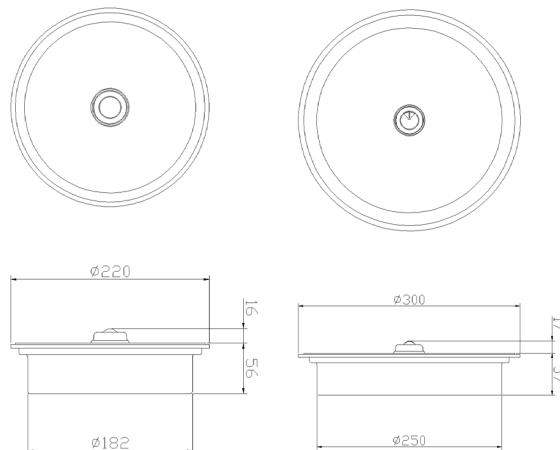

Ⓐ

Ⓐ RunaLux :

HSEN-D12 / C12
HSEN-D20 / C20

▶ FUNDAMENTAL HSEN-D12 / C12

Rated Input Voltage (입력전압)	AC110-220V
LED PowerConsumption (소비전력)	12W
Type(Lens)	Diffused/clear
Luminous Flux(광속)	600lm
CCT (색온도)	5500K(CW) , 3000K(WW) 6000K(CW) , 3500K(WW) 6500K(CW) , 3700K(WW)
Size (mm)	Inside ϕ 182 Outside ϕ 220
CRI (연색성)	min 80/85/90
Weight (무게)	1 kg
Life Time (Hrs)	50,000

▶ FUNDAMENTAL HSEN-D20 / C20

Rated Input Voltage (입력전압)	AC110-220V
LED PowerConsumption (소비전력)	20W
Type(Lens)	Diffused/clear
Luminous Flux(광속)	1000lm
CCT (색온도)	5500K(CW) , 3000K(WW) 6000K(CW) , 3500K(WW) 6500K(CW) , 3700K(WW)
Size (mm)	Inside ϕ 250 Outside ϕ 300
CRI (연색성)	min 80/85/90
Weight (무게)	2 kg
Life Time (Hrs)	50,000