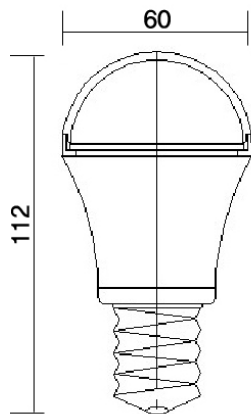

Ⓐ

Ⓐ MODEL : HS-LB50

❶ B 22

❷ E 27

▶ FUNDAMENTAL HS-LB60

Rated Input Voltage (입력전압)	AC100-240V, 50/60 Hz
LED PowerConsumption (소비전력)	6.8 W
Luminous Flux(광속)	400lm
CRI	min 80
Current(A)	0.12
Life time(hr)	40,000
Weight (무게)	119g
Size (mm) W X H	60mm X 112mm