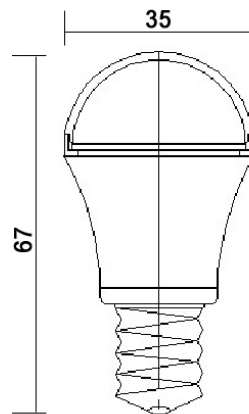

Ⓐ

Ⓐ MODEL : HS-LB50

❶ Cool White (E27)

▶ FUNDAMENTAL HS-LB50

Rated Input Voltage	AC100-240V, 50/60 Hz
LED PowerConsumption	4,3W
Lumen Flux	315lm
CRI	min 75
CCI	3000K, 3500K, 4000K, 5500K, 6000K
Life time(hr)	66,000
Weight (무게)	55g
Size (mm) W X H	35mm X 67mm