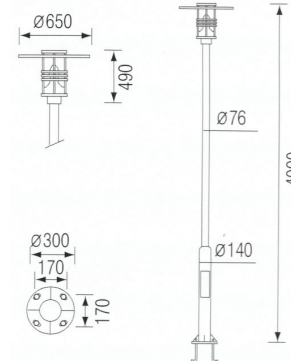

Ⓕ HS 806

Housing	AL, Die-Casting
Reflector	AL, Anodized
Glass	Safety Tempered Glass
Color	Safety Tempered Glass