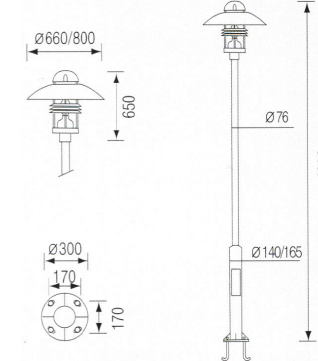

Ⓖ HS 807

Housing	AL, Die-Casting
Reflector	AL, Anodized
Glass	Safety Tempered Glass
Color	Safety Tempered Glass