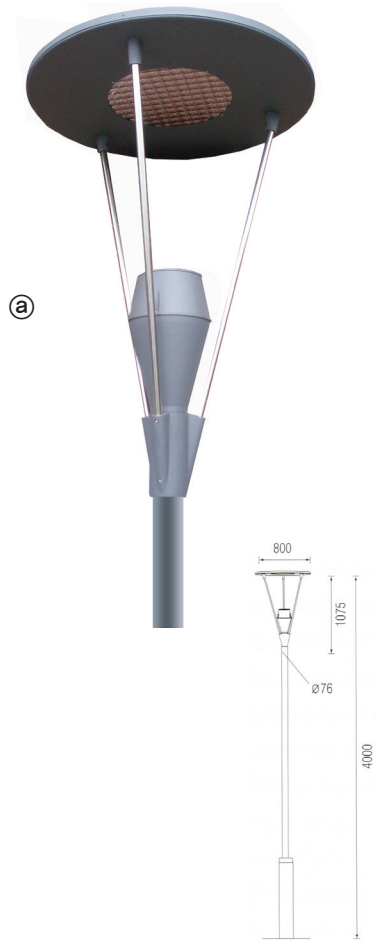

RUNALUX

THE LEADING COMPANY IN THE 21ST CENTURY, NEW LIGHTING

HANSE ELECTRONICS CORP.

OEM/ODM Welcome!
www.e-hanse.com

Ⓐ

● LED Lighting (LED 조명)

Pole Light

LONG LIFE LED APPLIED
R U N A L U X - v e r . 1 0

runalux lighting provide competitive price and unique design as well as environmentally friendly atmosphere to maximize product value

Ⓑ

Ⓒ

Ⓓ

Ⓐ HS 801

Housing	AL, Die-Casting
Reflector	AL, Anodized
Glass	Safety Tempered Glass
Color	Safety Tempered Glass

Ⓑ HS 802

Housing	AL, Die-Casting
Reflector	AL, Anodized
Glass	Safety Tempered Glass
Color	Safety Tempered Glass

Ⓒ HS 803

Housing	AL, Die-Casting
Reflector	AL, Anodized
Glass	Safety Tempered Glass
Color	Safety Tempered Glass

Ⓓ HS 804

Housing	AL, Die-Casting
Reflector	AL, Anodized
Glass	Safety Tempered Glass
Color	Safety Tempered Glass