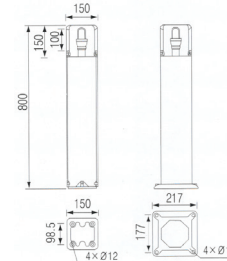

Ⓝ HS 713

Housing	AL, Die-Casting
Reflector	AL, Anodized
Glass	Safety Tempered Glass
Color	Gray