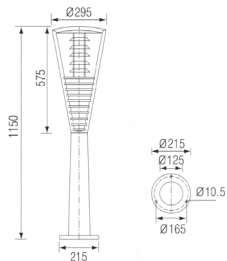

Ⓛ

Ⓜ

Ⓝ

Ⓞ

Ⓚ HS 710

Housing	AL, Die-Casting
Reflector	AL, Anodized
Glass	Safety Tempered Glass
Color	Black

Ⓛ HS 711

Housing	AL, Die-Casting
Reflector	AL, Anodized
Glass	Safety Tempered Glass
Color	Gray