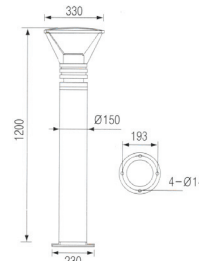

Ⓜ HS 712

Housing	AL, Die-Casting
Reflector	AL, Anodized
Glass	Safety Tempered Glass
Color	Black