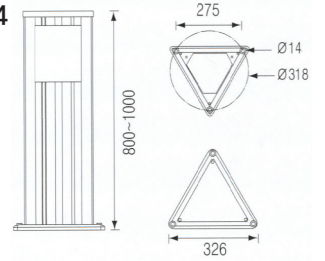

Ⓜ HS 712

Housing	AL, Die-Casting
Reflector	AL, Anodized
Glass	Safety Tempered Glass
Color	Black

Ⓝ HS 713

Housing	AL, Die-Casting
Reflector	AL, Anodized
Glass	Safety Tempered Glass
Color	Gray

Ⓞ HS 714

Housing	AL, Die-Casting
Reflector	AL, Anodized
Glass	Safety Tempered Glass
Color	Gray