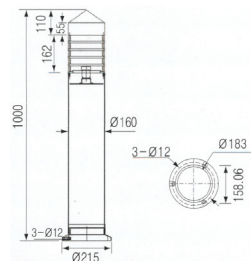

Ⓛ

Ⓜ

Ⓝ

Ⓞ

Ⓚ HS 710

Housing	AL, Die-Casting
Reflector	AL, Anodized
Glass	Safety Tempered Glass
Color	Black

Ⓛ HS 711

Housing	AL, Die-Casting
Reflector	AL, Anodized
Glass	Safety Tempered Glass
Color	Gray