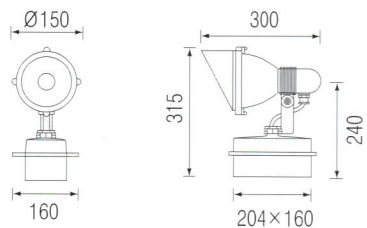

Garden Lighting

LONG LIFE LED APPLIED
R U N A L U X - v e r . 1 0

● LED Lighting (LED 조명)

runalux lighting provide competitive price and unique design as well as environmentally friendly atmosphere to maximize product value

a HS606

Housing	AL, Die-Casting
Reflector	AL, Anodized
Glass	Safety Tempered Glass
Color	Black