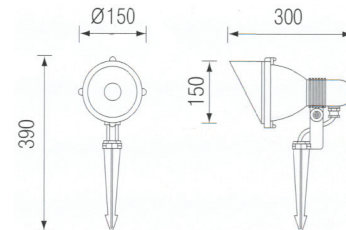

b HS 607

Housing	AL, Die-Casting
Reflector	AL, Anodized
Glass	Safety Tempered Glass
Color	Black