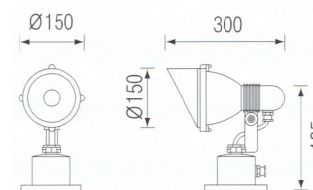

a HS606

Housing	AL, Die-Casting
Reflector	AL, Anodized
Glass	Safety Tempered Glass
Color	Black

b HS 607

Housing	AL, Die-Casting
Reflector	AL, Anodized
Glass	Safety Tempered Glass
Color	Black

c HS 608

Housing	AL, Die-Casting
Reflector	AL, Anodized
Glass	Safety Tempered Glass
Color	Black