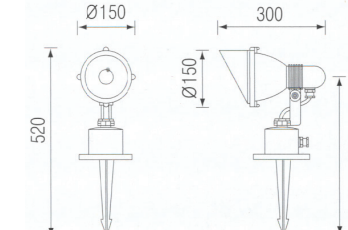

d HS 609

Housing	AL, Die-Casting
Reflector	AL, Anodized
Glass	Safety Tempered Glass
Color	Black