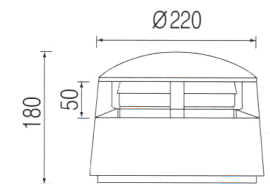

Housing	AL, Die-Casting
Reflector	AL, Anodized
Glass	Safety Tempered Glass
Color	Black