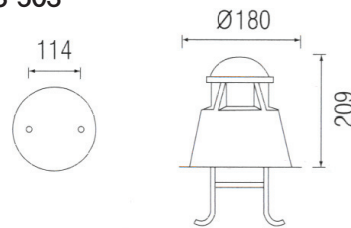

Ⓔ

Ⓒ

Ⓓ

Ⓐ HS501

Housing	AL, Die-Casting
Reflector	AL, Anodized
Glass	Safety Tempered Glass
Color	Gray

Ⓒ HS 503

Housing	AL, Die-Casting
Reflector	AL, Anodized
Glass	Safety Tempered Glass
Color	Gray

Ⓓ HS 504