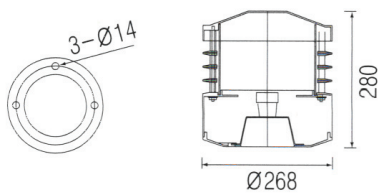

Ⓔ

Ⓒ

Ⓓ

Ⓐ HS501

Housing	AL, Die-Casting
Reflector	AL, Anodized
Glass	Safety Tempered Glass
Color	Gray

Ⓒ HS 503

Housing	AL, Die-Casting
Reflector	AL, Anodized
Glass	Safety Tempered Glass
Color	Gray

Ⓓ HS 504