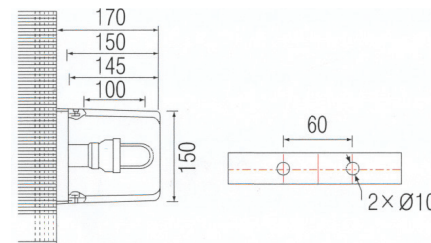

Ⓔ

Ⓒ

Ⓓ

Ⓐ HS501

Housing	AL, Die-Casting
Reflector	AL, Anodized
Glass	Safety Tempered Glass
Color	Gray

Ⓒ HS 503

Housing	AL, Die-Casting
Reflector	AL, Anodized
Glass	Safety Tempered Glass
Color	Gray

Ⓓ HS 504