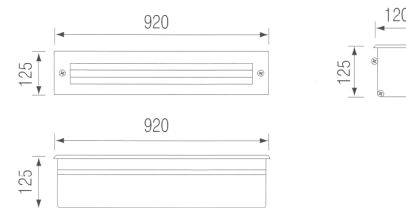

Ⓑ

Ⓒ

Ⓐ HS 405

Housing	AL, Die-Casting
Reflector	AL, Anodized
Glass	Safety Tempered Glass
Color	

Ⓑ HS 406

Housing	AL, Die-Casting
Reflector	AL, Anodized
Glass	Safety Tempered Glass
Color	

Ⓒ HS 407

Housing	AL, Die-Casting
Reflector	AL, Anodized
Glass	Safety Tempered Glass
Color	