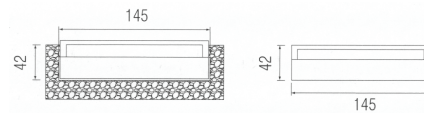

Ⓑ

Ⓒ

Ⓐ HS 405

Housing	AL, Die-Casting
Reflector	AL, Anodized
Glass	Safety Tempered Glass
Color	

Ⓑ HS 406

Housing	AL, Die-Casting
Reflector	AL, Anodized
Glass	Safety Tempered Glass
Color	

Ⓒ HS 407

Housing	AL, Die-Casting
Reflector	AL, Anodized
Glass	Safety Tempered Glass
Color	