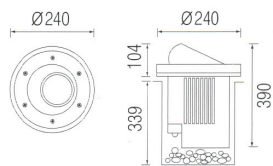

Ⓐ HS 400

Housing	AL, Die-Casting
Reflector	AL, Anodized
Glass	Safety Tempered Glass
Color	Black

Ⓑ HS 401

Housing	AL, Die-Casting
Reflector	AL, Anodized
Glass	Safety Tempered Glass
Color	Black

Ⓔ HS 402

Housing	AL, Die-Casting
Reflector	AL, Anodized
Glass	Safety Tempered Glass
Color	