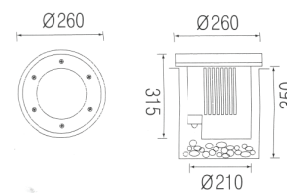

Ⓐ HS 400

Housing	AL, Die-Casting
Reflector	AL, Anodized
Glass	Safety Tempered Glass
Color	Black

Ⓑ HS 401

Housing	AL, Die-Casting
Reflector	AL, Anodized
Glass	Safety Tempered Glass
Color	Black

Ⓔ HS 402

Housing	AL, Die-Casting
Reflector	AL, Anodized
Glass	Safety Tempered Glass
Color	