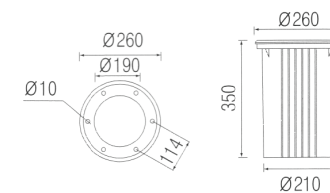

Ⓕ HS 403

Housing	AL, Die-Casting
Reflector	AL, Anodized
Glass	Safety Tempered Glass
Color