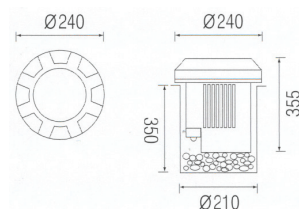

Ⓐ HS 400

Housing	AL, Die-Casting
Reflector	AL, Anodized
Glass	Safety Tempered Glass
Color	Black

Ⓑ HS 401

Housing	AL, Die-Casting
Reflector	AL, Anodized
Glass	Safety Tempered Glass
Color	Black

Ⓔ HS 402

Housing	AL, Die-Casting
Reflector	AL, Anodized
Glass	Safety Tempered Glass
Color	