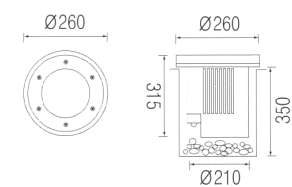

Ⓖ HS 404

Housing	AL, Die-Casting
Reflector	AL, Anodized
Glass	Safety Tempered Glass
Color