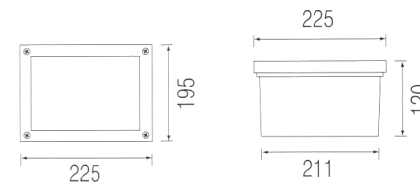

Housing	AL, Die-Casting
Reflector	AL, Anodized
Glass	Safety Tempered Glass
Color	Black

⑤ HS 304