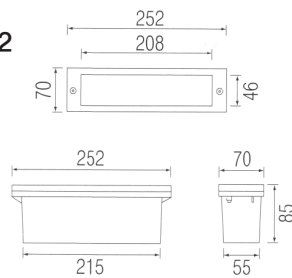

② HS 301

Housing	AL, Die-Casting
Reflector	AL, Anodized
Glass	Safety Tempered Glass
Color	Black

③ HS 302

Housing	AL, Die-Casting
Reflector	AL, Anodized
Glass	Safety Tempered Glass
Color	Black

④ HS 303