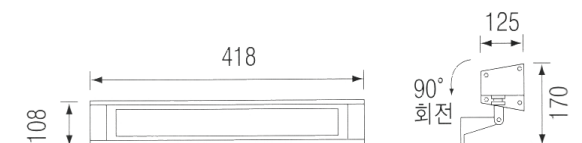

Housing	AL, Die-Casting
Reflector	AL, Anodized
Glass	Safety Tempered Glass
Color	Gray