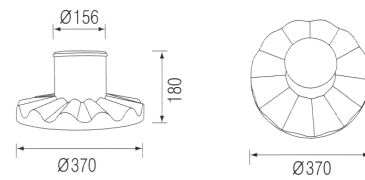

Ⓐ HS 200

Housing	AL, Die-Casting
Reflector	AL, Anodized
Glass	Safety Tempered Glass
Color	Gray

Ⓑ HS 201

Housing	AL, Die-Casting
Reflector	AL, Anodized
Glass	Safety Tempered Glass
Color	Gray

Ⓒ HS 202

Housing	AL, Die-Casting
Reflector	AL, Anodized
Glass	Safety Tempered Glass
Color	Gray