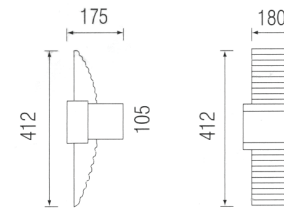

Ⓐ HS 200

Housing	AL, Die-Casting
Reflector	AL, Anodized
Glass	Safety Tempered Glass
Color	Gray

Ⓑ HS 201

Housing	AL, Die-Casting
Reflector	AL, Anodized
Glass	Safety Tempered Glass
Color	Gray

Ⓒ HS 202

Housing	AL, Die-Casting
Reflector	AL, Anodized
Glass	Safety Tempered Glass
Color	Gray