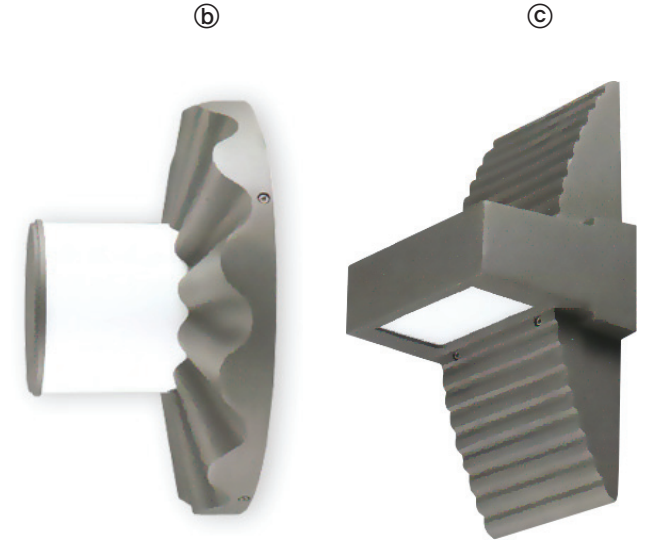

● LED Lighting (LED 조명)

## Wall Bracket Light

**LONG LIFE LED APPLIED**  
R U N A L U X - v e r . 1 0

runalux lighting provide competitive price and unique design as well as environmentally friendly atmosphere to maximize product value

Ⓐ HS 200

Housing	AL, Die-Casting
Reflector	AL, Anodized
Glass	Safety Tempered Glass
Color	Gray

Ⓑ HS 201

Housing	AL, Die-Casting
Reflector	AL, Anodized
Glass	Safety Tempered Glass
Color	Gray

Ⓒ HS 202

Housing	AL, Die-Casting
Reflector	AL, Anodized
Glass	Safety Tempered Glass
Color	Gray