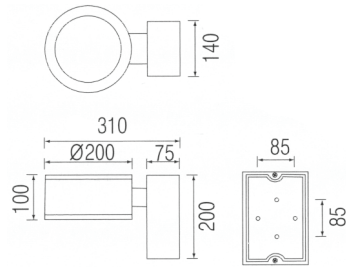

Ⓐ HS 200

Housing	AL, Die-Casting
Reflector	AL, Anodized
Glass	Safety Tempered Glass
Color	Gray

Ⓑ HS 201

Housing	AL, Die-Casting
Reflector	AL, Anodized
Glass	Safety Tempered Glass
Color	Gray

Ⓒ HS 202

Housing	AL, Die-Casting
Reflector	AL, Anodized
Glass	Safety Tempered Glass
Color	Gray