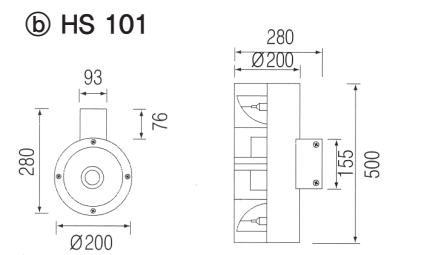

Ⓑ

Ⓐ HS 100

Ⓑ HS 101

Housing	AL, Die-Casting
Reflector	AL, Anodized
Glass	Safety Tempered Glass
Color	Black, White

Housing	AL, Die-Casting
Reflector	AL, Anodized
Glass	Safety Tempered Glass
Color	Black, White