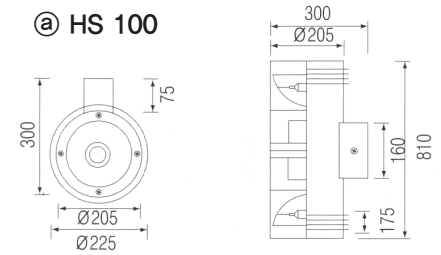

Ⓑ

Ⓐ HS 100

Ⓑ HS 101

Housing	AL, Die-Casting
Reflector	AL, Anodized
Glass	Safety Tempered Glass
Color	Black, White

Housing	AL, Die-Casting
Reflector	AL, Anodized
Glass	Safety Tempered Glass
Color	Black, White