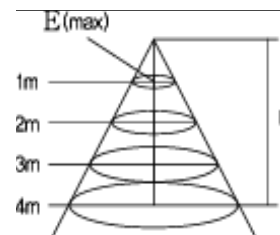

① RunaLux : HS-HV1250 (vertical)

H(M)	D(x)
1	1656
2	414
3	184
4	104