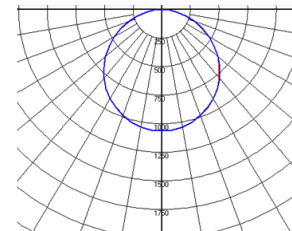

#### ▶ FUNDAMENTAL

Rated Input Voltage (입력전압)	AC100~240V, 50/60Hz
LED PowerConsumption (소비전력)	69W
Luminous Flux(광속)	5,520lm
CCT (색온도)	6000K(CW) , 3500K(WW)
CRI (연색성)	min 80/85/90
Beam Angle (빔각도)	120°
Operating Temperature (동작 온도)	-20℃~85℃
Out Dimmension (W x H x T)	1200mm x 500mm x 44.9mm
Weight (무게)	7.8 kg
Control method	IR Remote controller (※DALI Dimming)
IP	30