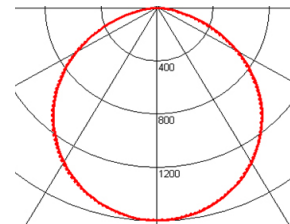

- vertical

Ⓐ RunaLux : HS-HV1245 (vertical)

H(M)	D(x)
1	1536
2	384
3	171
4	96

▶ FUNDAMENTAL

Rated Input Voltage (입력전압)	AC100~240V, 50/60Hz
LED PowerConsumption (소비전력)	64W
Luminous Flux(광속)	5,120lm
CCT (색온도)	6000K(CW) , 3500K(WW)
CRI (연색성)	min 80/85/90
Beam Angle (빔각도)	120°
Operating Temperature (동작 온도)	-20℃~85℃
Out Dimension (W x H x T)	1199.4mm x 449.4mm x 48.5mm
Weight (무게)	6 kg
Control method	IR Remote controller (※DALI Dimming)
IP	30