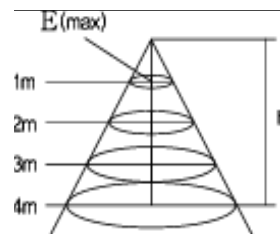

- vertical

Ⓐ RunaLux : HS-HV1245 (vertical)

H(M)	D(x)
1	1536
2	384
3	171
4	96

▶ FUNDAMENTAL

Rated Input Voltage (입력전압)	AC100~240V, 50/60Hz
LED PowerConsumption (소비전력)	64W
Luminous Flux(광속)	5,120lm
CCT (색온도)	6000K(CW) , 3500K(WW)
CRI (연색성)	min 80/85/90
Beam Angle (빔각도)	120°
Operating Temperature (동작 온도)	-20℃~85℃
Out Dimension (W x H x T)	1199.4mm x 449.4mm x 48.5mm
Weight (무게)	6 kg
Control method	IR Remote controller (※DALI Dimming)
IP	30