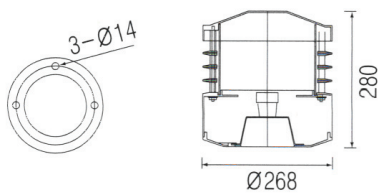

Ⓐ HS501

Housing	AL, Die-Casting
Reflector	AL, Anodized
Glass	Safety Tempered Glass
Color	Gray

Ⓒ HS 503