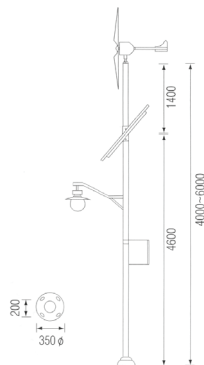

Ⓐ HS 901

Housing	AL, Die-Casting
Reflector	AL, Anodized
Glass	Safety Tempered Glass
Color	Safety Tempered Glass