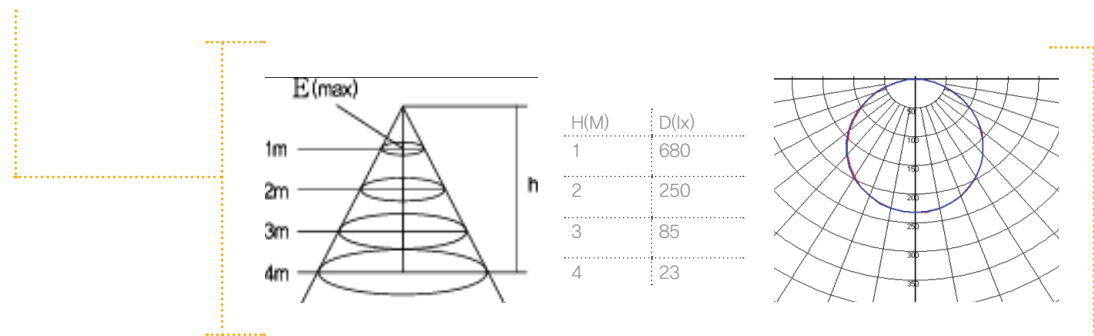

② RunaLux : HS-HE450 (side edge)

▶ FUNDAMENTAL

Rated Input Voltage (입력전압)	AC100~240V, 50/60Hz
LED PowerConsumption (소비전력)	22W
Lumen Flux (광속)	1430lms
luminance (조도)	500lx
CT (색온도)	6000K(CW) , 3500K(WW)
CRI (연색성)	80
Beam Angle (빔각도)	120°
Operating Temperature (동작 온도)	-20°C~85°C
Out Dimmension (W x H x T)	450mm x 450mm x 13mm
Weight (무게)	3.0 kg
Control method	IR Remote controller (※DALI Dimming)
IP	30

※ Power supply : UL, CE Registered Certificates