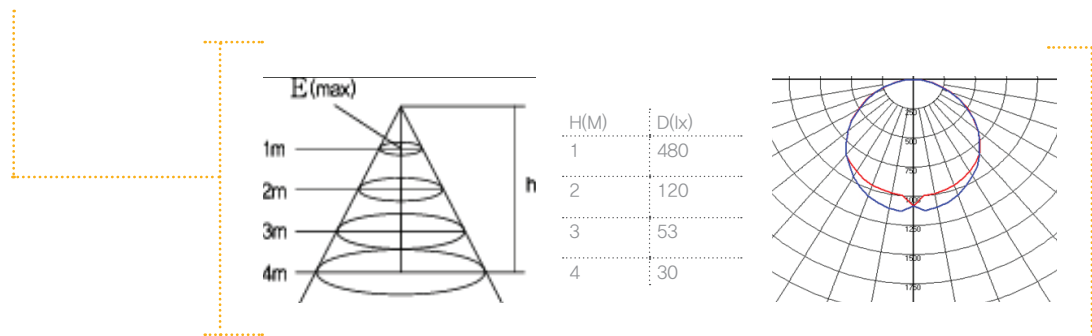

② RunaLux : HS-HE1515 (side edge)

▶ FUNDAMENTAL

Rated Input Voltage (입력전압)	AC100~240V, 50/60Hz
LED PowerConsumption (소비전력)	38W
Lumen Flux (광속)	1450lms
luminance (조도)	480lx
CT (색온도)	6000K(CW) , 3500K(WW)
CRI (연색성)	80
Beam Angle (빔각도)	120°
Operating Temperature (동작 온도)	-20℃~85℃
Out Dimmension (W x H x T)	1500mm x 150mm x 13mm
Weight (무게)	3.5 kg
Control method	IR Remote controller (※DALI Dimming)
IP	30

※ Power supply : UL,CE Registered Certificates