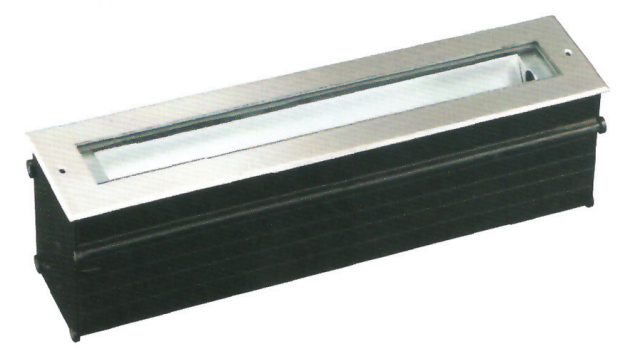

Inground Light

LONG LIFE LED APPLIED
R U N A L U X - V E R . 1 0

runalux lighting provide competitive price and unique design as well as environmentally friendly atmosphere to maximize product value

Ⓑ

Ⓒ

Ⓐ HS 405