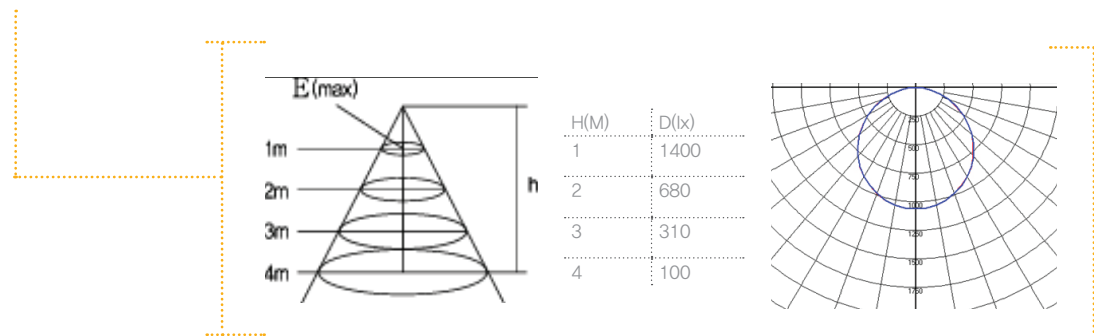

① RunaLux : HS-HV1250 (vertical)

▶ FUNDAMENTAL

Rated Input Voltage (입력전압)	AC100~240V, 50/60Hz
LED PowerConsumption (소비전력)	69W±5%
Lumen Flux (광속)	5520lms
luminance (조도)	1400lx
CT (색온도)	6000K(CW) , 3500K(WW)
CRI (연색성)	80
Beam Angle (빔각도)	120°
Operating Temperature (동작 온도)	-20℃~85℃
Out Dimmension (W x H x T)	1200mm x 500mm x 44.9mm
Weight (무게)	7.8 kg
Control method	IR Remote controller (※DALI Dimming)
IP	30

※ Power supply : UL, CE Registered Certificates