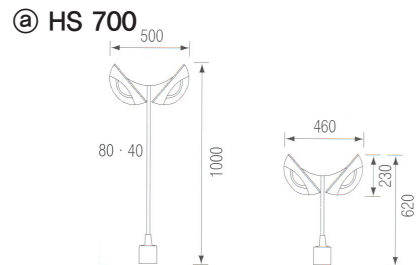

Housing	AL, Die-Casting
Reflector	AL, Anodized
Glass	Safety Tempered Glass
Color	Black