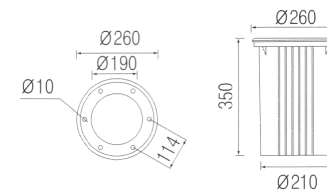

Ⓕ HS 403

Housing	AL, Die-Casting
Reflector	AL, Anodized
Glass	Safety Tempered Glass
Color