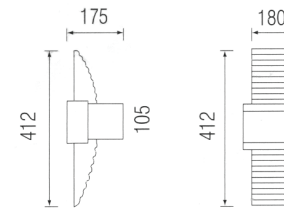

Housing	AL, Die-Casting
Reflector	AL, Anodized
Glass	Safety Tempered Glass
Color	Gray

Ⓒ HS 302