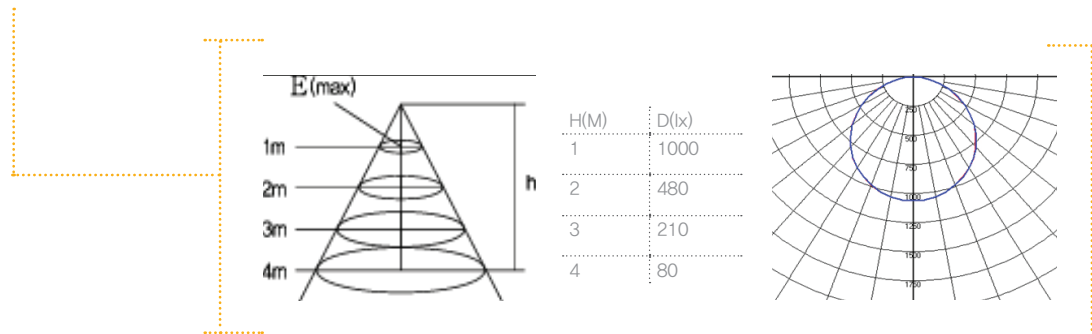

② RunaLux : HS-HE1260 (side edge)

▶ FUNDAMENTAL

Rated Input Voltage (입력전압)	AC100-240V, 50/60Hz
LED PowerConsumption (소비전력)	64W
Lumen Flux (광속)	4160lms
luminance (조도)	1000lx
CT (색온도)	6000K(CW) , 3500K(WW)
CRI (연색성)	80
Beam Angle (빔각도)	120°
Operating Temperature (동작 온도)	-20°C~85°C
Out Dimmension (W x H x T)	1200mm x 600mm x 13mm
Weight (무게)	9.5 kg
Control method	IR Remote controller (※DALI Dimming)
IP	30

※ Power supply : UL,CE Registered Certificates