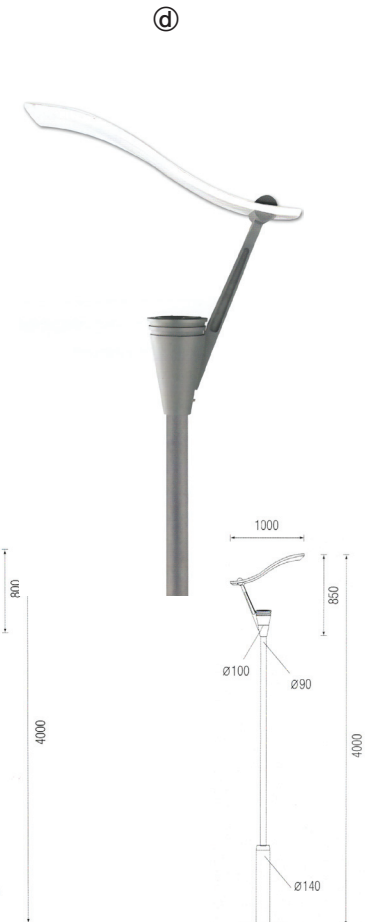

Ⓓ

Ⓐ HS 801

Housing	AL, Die-Casting
Reflector	AL, Anodized
Glass	Safety Tempered Glass
Color	Safety Tempered Glass

Ⓑ HS 802

Housing	AL, Die-Casting
Reflector	AL, Anodized
Glass	Safety Tempered Glass
Color	Safety Tempered Glass

Ⓒ HS 803

Housing	AL, Die-Casting
Reflector	AL, Anodized
Glass	Safety Tempered Glass
Color	Safety Tempered Glass

Ⓓ HS 804

Housing	AL, Die-Casting
Reflector	AL, Anodized
Glass	Safety Tempered Glass
Color	Safety Tempered Glass