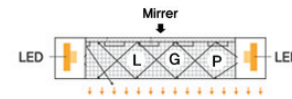

• side edge

② RunaLux : HS-HE330 (side edge)

H(M)	D(lx)
1	441
2	110
3	49
4	27

▶ FUNDAMENTAL

Rated Input Voltage (입력전압)	AC100-240V, 50/60Hz
LED PowerConsumption (소비전력)	13W
Lumen Flux (광속)	1500lms
luminance (조도)	910lx
CT (색온도)	6000K(CW) , 3500K(WW)
CRI (연색성)	80
Beam Angle (빔각도)	120°
Operating Temperature (동작 온도)	-20°C~85°C
Out Dimmension (W x H x T)	300mm x 300mm x 13mm
Weight (무게)	2.3 kg
Control method	IR Remote controller (※DALI Dimming)
IP	30