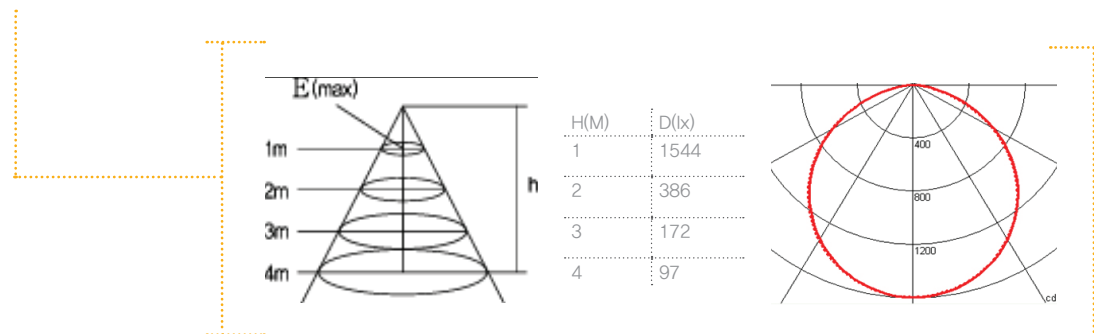

① RunaLux : HS-HV1245 (vertical)

▶ FUNDAMENTAL

Rated Input Voltage (입력전압)	AC100-240V, 50/60Hz
LED PowerConsumption (소비전력)	64W
Lumen Flux (광속)	5120lms
luminance (조도)	1080lx
CT (색온도)	6000K(CW) , 3500K(WW)
CRI (연색성)	80
Beam Angle (빔각도)	120°
Operating Temperature (동작 온도)	-20℃~85℃
Out Dimension (W x H x T)	1200mm x 450mm x 44.9mm
Weight (무게)	6 kg
Control method	IR Remote controller (※DALI Dimming)
IP	30

※ Power supply : UL, CE Registered Certificates