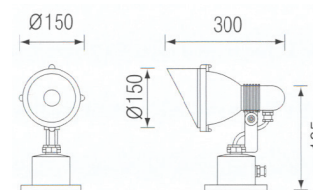

c HS 608

Housing	AL, Die-Casting
Reflector	AL, Anodized
Glass	Safety Tempered Glass
Color	Black