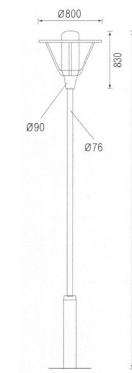

Ⓚ HS 811

Housing	AL, Die-Casting
Reflector	AL, Anodized
Glass	Safety Tempered Glass
Color	Safety Tempered Glass

①