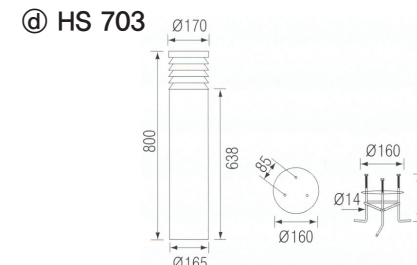

Housing	AL, Die-Casting
Reflector	AL, Anodized
Glass	Safety Tempered Glass
Color	Gray