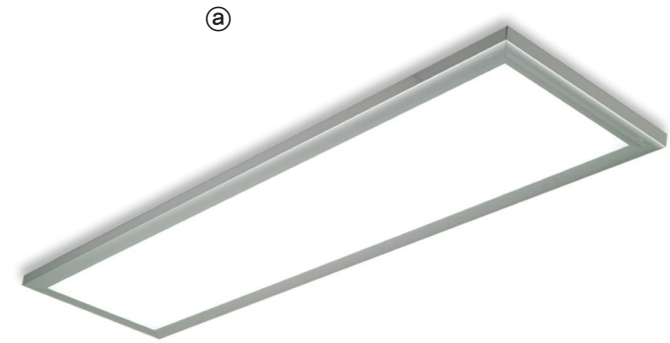

LED Flat Panel Light (side edge 타입)

LONG LIFE LED APPLIED
R U N A L U X - ver.10

runalux lighting provide competitive price and unique design as well as environmentally friendly atmosphere to maximize product value

- side edge