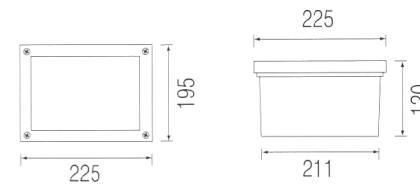

Housing	AL, Die-Casting
Reflector	AL, Anodized
Glass	Safety Tempered Glass
Color	Black

⑥ HS 204