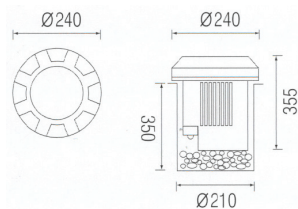

Ⓑ HS 401

Housing	AL, Die-Casting
Reflector	AL, Anodized
Glass	Safety Tempered Glass
Color	Black