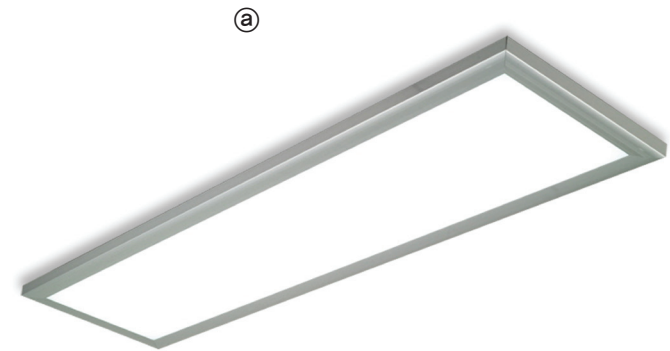

- LED Lighting (LED 조명)

LED Flat Panel Light (vertical 직하형 타입)

LONG LIFE LED APPLIED
R U N A L U X - v e r . 1 0

runalux lighting provide competitive price and unique design as well as environmentally friendly atmosphere to maximize product value

- vertical

① RunaLux : HS-HV1245 (vertical)

▶ FUNDAMENTAL

Rated Input Voltage (입력전압)	AC100-240V, 50/60Hz
LED PowerConsumption (소비전력)	64W
Lumen Flux (광속)	5120lms
luminance (조도)	1080lx
CT (색온도)	6000K(CW) , 3500K(WW)
CRI (연색성)	80
Beam Angle (빔각도)	120°
Operating Temperature (동작 온도)	-20℃~85℃
Out Dimension (W x H x T)	1200mm x 450mm x 44.9mm
Weight (무게)	6 kg
Control method	IR Remote controller (※DALI Dimming)
IP	30

※ Power supply : UL, CE Registered Certificates