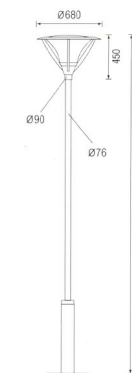

① HS 812

Housing	AL, Die-Casting
Reflector	AL, Anodized
Glass	Safety Tempered Glass
Color	Safety Tempered Glass

Ⓜ