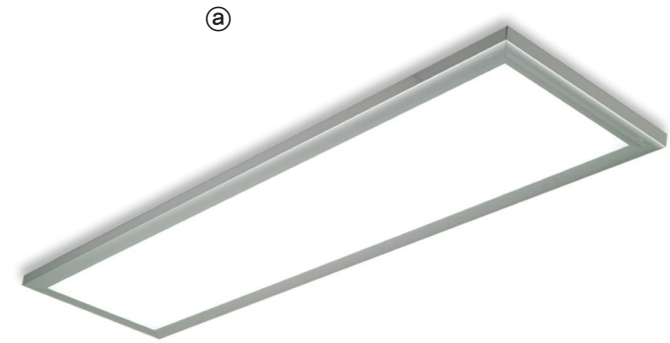

LED Flat Panel Light (side edge 타입)

LONG LIFE LED APPLIED
R U N A L U X - v e r . 1 0

runalux lighting provide competitive price and unique design as well as environmentally friendly atmosphere to maximize product value

• side edge