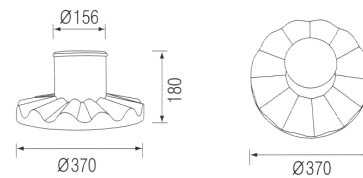

Ⓐ

● LED Lighting (LED 조명)

Wall Bracket Light

LONG LIFE LED APPLIED
R U N A L U X - v e r . 1 0

runalux lighting provide competitive price and unique design as well as environmentally friendly atmosphere to maximize product value

Ⓑ

Ⓒ

Ⓐ HS 300

Housing	AL, Die-Casting
Reflector	AL, Anodized
Glass	Safety Tempered Glass
Color	Gray

Ⓑ HS 301

Housing	AL, Die-Casting
Reflector	AL, Anodized
Glass	Safety Tempered Glass
Color	Gray

Ⓒ HS 302

Housing	AL, Die-Casting
Reflector	AL, Anodized
Glass	Safety Tempered Glass
Color	Gray