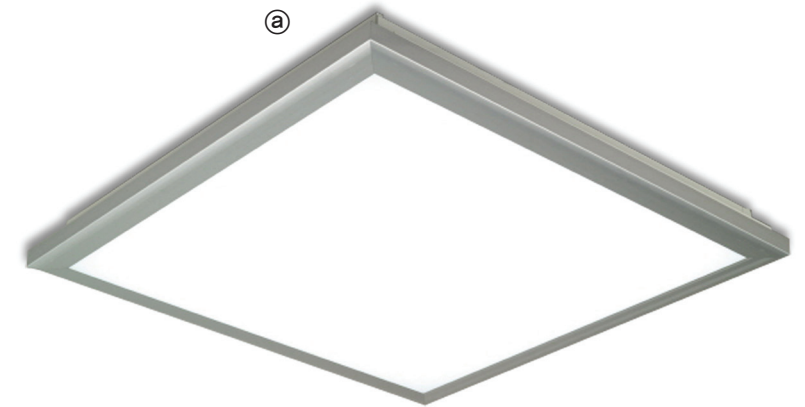

LED Flat Panel Light (side edge 타입)

LONG LIFE LED APPLIED
R U N A L U X - v e r . 1 0

runalux lighting provide competitive price and unique design as well as environmentally friendly atmosphere to maximize product value

• side edge