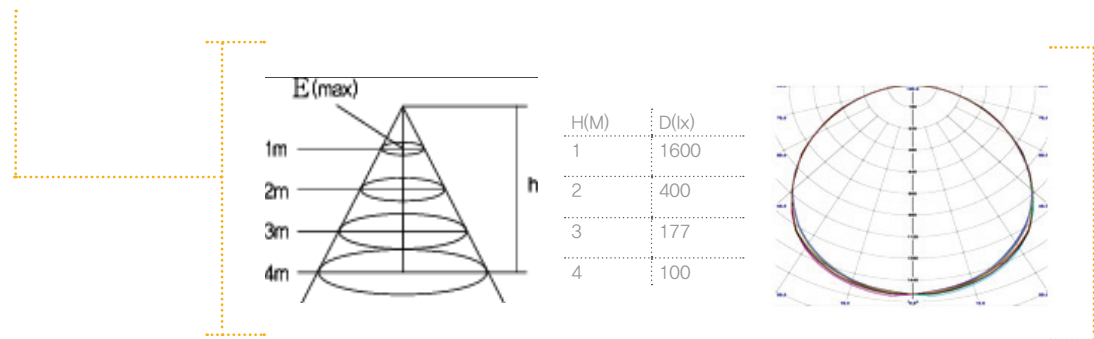

② RunaLux : HS-HV660 (vertical)

▶ FUNDAMENTAL

Rated Input Voltage (입력전압)	AC100~240V, 50/60Hz
LED PowerConsumption (소비전력)	64W
Lumen Flux (광속)	5200lms
luminance (조도)	1850lx
CT (색온도)	6000K(CW) , 3500K(WW)
CRI (연색성)	80
Beam Angle (빔각도)	120°
Operating Temperature (동작 온도)	-20℃~85℃
Out Dimension (W x H x T)	600mm x 600mm x 44.9mm
Weight (무게)	5.9 kg
Control method	IR Remote controller (※DALI Dimming)
IP	30

※ Power supply : UL, CE Registered Certificates