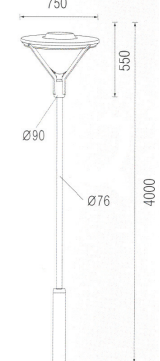

Ⓗ HS 808

Housing	AL, Die-Casting
Reflector	AL, Anodized
Glass	Safety Tempered Glass
Color	Safety Tempered Glass