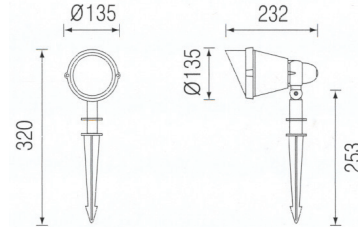

② HS 603

Housing	AL, Die-Casting
Reflector	AL, Anodized
Glass	Safety Tempered Glass
Color	Black