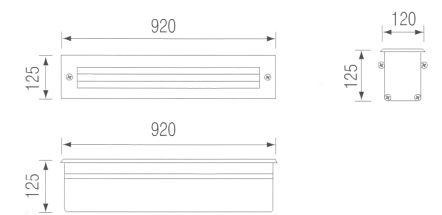

Housing	AL, Die-Casting
Reflector	AL, Anodized
Glass	Safety Tempered Glass
Color	

Ⓒ HS 407