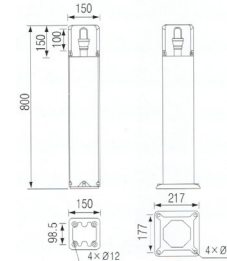

Ⓝ HS 713

Housing	AL, Die-Casting
Reflector	AL, Anodized
Glass	Safety Tempered Glass
Color	Gray