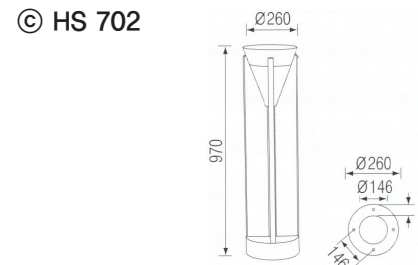

Housing	AL, Die-Casting
Reflector	AL, Anodized
Glass	Safety Tempered Glass
Color	Gray