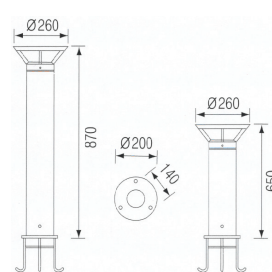

Housing	AL, Die-Casting
Reflector	AL, Anodized
Glass	Safety Tempered Glass
Color	Black

㉑ HS 706

Housing	AL, Die-Casting
Reflector	AL, Anodized
Glass	Safety Tempered Glass
Color	Black

㉒ HS 707