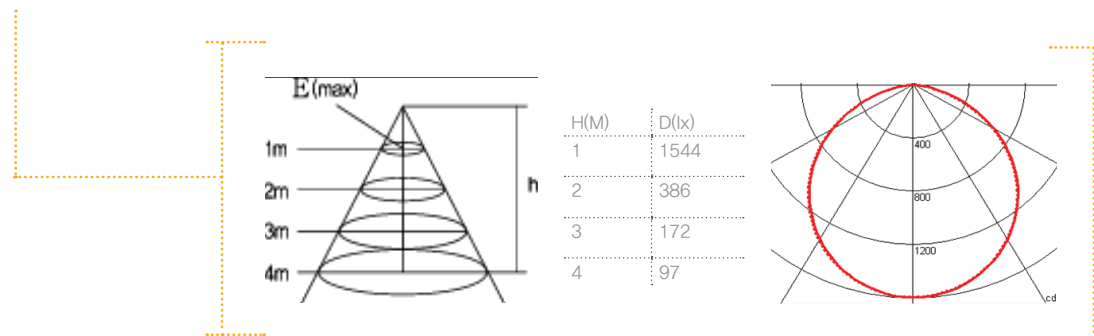

① RunaLux : HS-HV1230 (vertical)

▶ FUNDAMENTAL

Rated Input Voltage (입력전압)	AC100-240V, 50/60Hz
LED PowerConsumption (소비전력)	64W
Lumen Flux (광속)	5120lms
luminance (조도)	1850lx
CT (색온도)	6000K(CW) , 3500K(WW)
CRI (연색성)	80
Beam Angle (빔각도)	120°
Operating Temperature (동작 온도)	-20℃~85℃
Out Dimmension (W x H x T)	1200mm x 300mm x 44.9mm
Weight (무게)	7 kg
Control method	IR Remote controller (※DALI Dimming)
IP	30

※ Power supply : UL, CE Registered Certificates