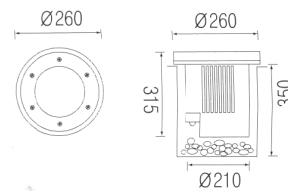

Ⓔ HS 402

Housing	AL, Die-Casting
Reflector	AL, Anodized
Glass	Safety Tempered Glass
Color