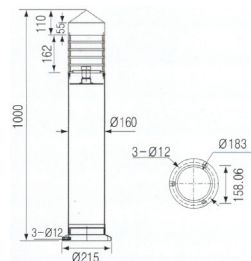

Ⓛ HS 711

Housing	AL, Die-Casting
Reflector	AL, Anodized
Glass	Safety Tempered Glass
Color	Gray

Ⓜ HS 712