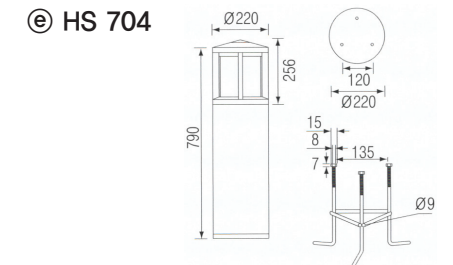

Housing	AL, Die-Casting
Reflector	AL, Anodized
Glass	Safety Tempered Glass
Color	Gray