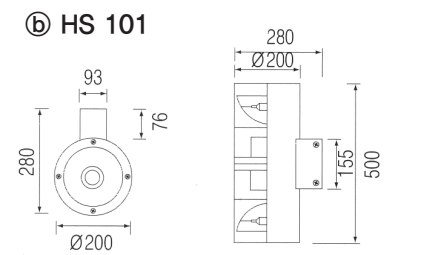

Ⓐ

Wall Bracket Light

● LED Lighting (LED 조명)

LONG LIFE LED APPLIED
R U N A L U X - v e r . 1 0

runalux lighting provide competitive price and unique design as well as environmentally friendly atmosphere to maximize product value

Ⓑ

Ⓐ HS 100

Ⓑ HS 101

Housing	AL, Die-Casting
Reflector	AL, Anodized
Glass	Safety Tempered Glass
Color	Black, White

Housing	AL, Die-Casting
Reflector	AL, Anodized
Glass	Safety Tempered Glass
Color	Black, White