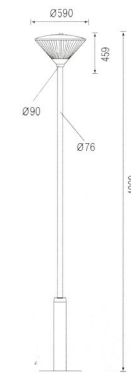

① HS 810

Housing	AL, Die-Casting
Reflector	AL, Anodized
Glass	Safety Tempered Glass
Color	Safety Tempered Glass

Ⓚ