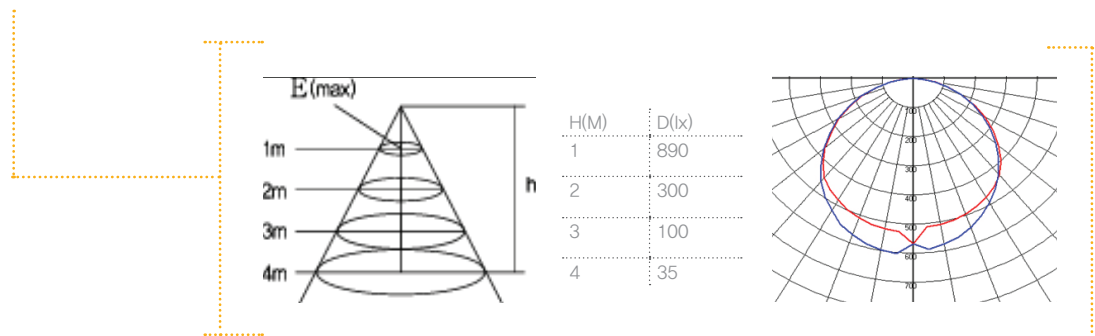

• side edge

② RunaLux : HS-HE1230 (side edge)

▶ FUNDAMENTAL

Rated Input Voltage (입력전압)	AC100~240V, 50/60Hz
LED PowerConsumption (소비전력)	50W
Lumen Flux (광속)	3250lms
luminance (조도)	890lx
CT (색온도)	6000K(CW) , 3500K(WW)
CRI (연색성)	80
Beam Angle (빔각도)	120°
Operating Temperature (동작 온도)	-20℃~85℃
Out Dimmension (W x H x T)	1200mm x 300mm x 13mm
Weight (무게)	6 kg
Control method	IR Remote controller (※DALI Dimming)
IP	30