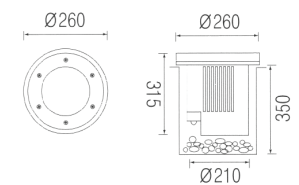

Ⓖ HS 404

Housing	AL, Die-Casting
Reflector	AL, Anodized
Glass	Safety Tempered Glass
Color