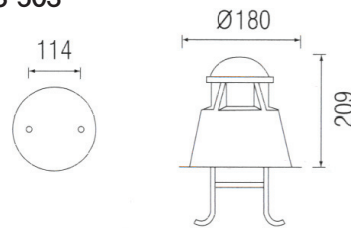

Housing	AL, Die-Casting
Reflector	AL, Anodized
Glass	Safety Tempered Glass
Color	Gray

Ⓓ HS 504