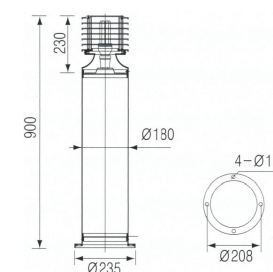

㉓ HS 708

Housing	AL, Die-Casting
Reflector	AL, Anodized
Glass	Safety Tempered Glass
Color	Gray

㉔ HS 709