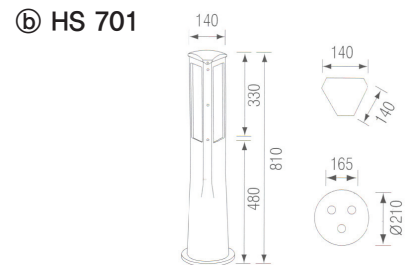

Housing	AL, Die-Casting
Reflector	AL, Anodized
Glass	Safety Tempered Glass
Color	Black