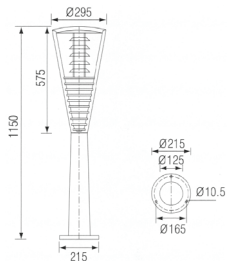

Ⓚ HS 710

Housing	AL, Die-Casting
Reflector	AL, Anodized
Glass	Safety Tempered Glass
Color	Black

Ⓛ HS 711