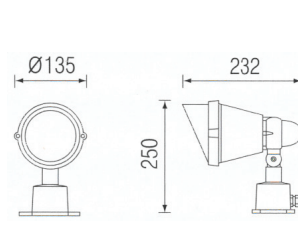

③ HS 604

Housing	AL, Die-Casting
Reflector	AL, Anodized
Glass	Safety Tempered Glass
Color	Black