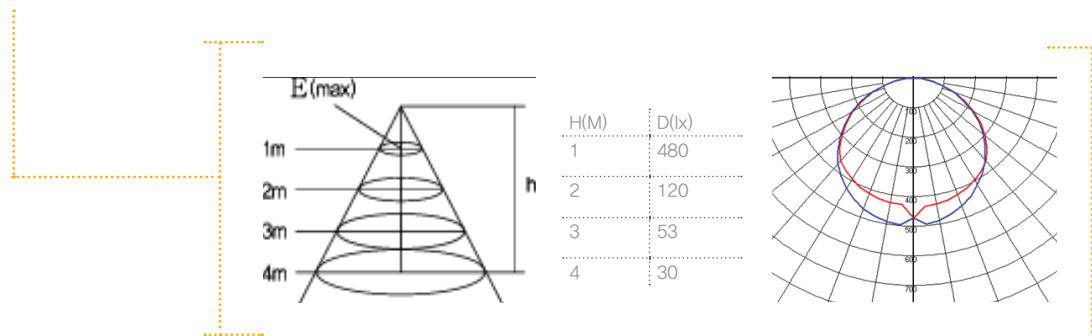

• side edge

② RunaLux : HS-HE1215 (side edge)

▶ FUNDAMENTAL

Rated Input Voltage (입력전압)	AC100-240V, 50/60Hz
LED PowerConsumption (소비전력)	34W
Lumen Flux (광속)	2100lms
luminance (조도)	480lx
CT (색온도)	6000K(CW) , 3500K(WW)
CRI (연색성)	80
Beam Angle (빔각도)	120°
Operating Temperature (동작 온도)	-20℃~85℃
Out Dimmension (W x H x T)	1200mm x 150mm x 13mm
Weight (무게)	3 kg
Control method	IR Remote controller (※DALI Dimming)
IP	30