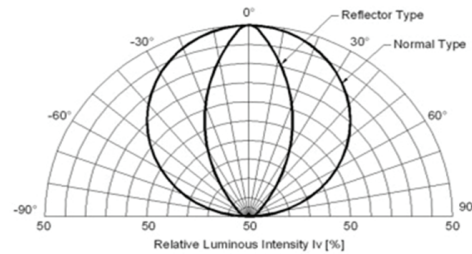

① RunaLux : HS-LB8

LED Beam Angle Diagram