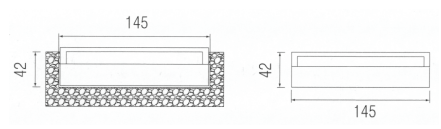

Ⓐ

● LED Lighting (LED 조명)

Inground Light

LONG LIFE LED APPLIED
R U N A L U X - V E R . 1 0

runalux lighting provide competitive price and unique design as well as environmentally friendly atmosphere to maximize product value

Ⓑ

Ⓒ

Ⓐ HS 405

Housing	AL, Die-Casting
Reflector	AL, Anodized
Glass	Safety Tempered Glass
Color	

Ⓑ HS 406

Housing	AL, Die-Casting
Reflector	AL, Anodized
Glass	Safety Tempered Glass
Color	

Ⓒ HS 407

Housing	AL, Die-Casting
Reflector	AL, Anodized
Glass	Safety Tempered Glass
Color