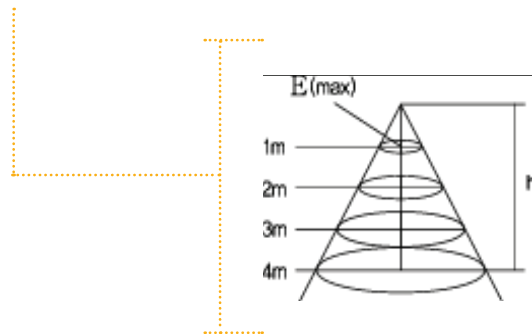

• side edge

② RunaLux : HS-HE330 (side edge)

H(M)	D(lx)
1	441
2	110
3	49
4	27

▶ FUNDAMENTAL

Rated Input Voltage (입력전압)	AC100-240V, 50/60Hz
LED PowerConsumption (소비전력)	13W
Lumen Flux (광속)	1500lms
luminance (조도)	910lx
CT (색온도)	6000K(CW) , 3500K(WW)
CRI (연색성)	80
Beam Angle (빔각도)	120°
Operating Temperature (동작 온도)	-20°C~85°C
Out Dimmension (W x H x T)	300mm x 300mm x 13mm
Weight (무게)	2.3 kg
Control method	IR Remote controller (※DALI Dimming)
IP	30