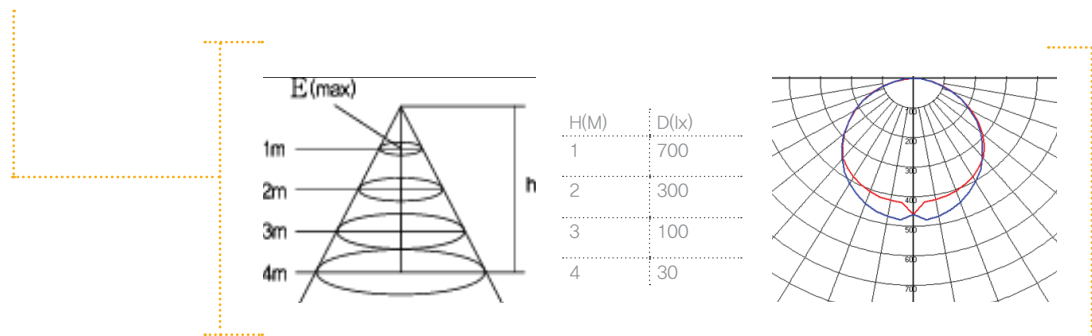

① RunaLux : HS-HE660 (side edge)

▶ FUNDAMENTAL

Rated Input Voltage (입력전압)	AC100-240V, 50/60Hz
LED PowerConsumption (소비전력)	50W
Lumen Flux (광속)	3250lms
luminance (조도)	
CT (색온도)	6000K(CW) , 3500K(WW)
CRI (연색성)	80
Beam Angle (빔각도)	120°
Operating Temperature (동작 온도)	-20°C~85°C
Out Dimension (W x H x T)	600mm x 600mm x 13mm
Weight (무게)	5 kg
Control method	IR Remote controller (※DALI Dimming)
IP	30

※ Power supply : UL,CE Registered Certificates