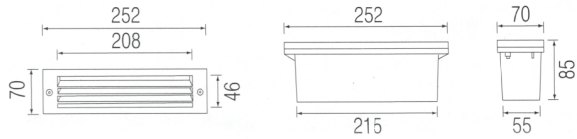

①

Wall Bracket Light

LONG LIFE LED APPLIED
R U N A L U X - ver.10

● LED Lighting (LED 조명)

②

① HS 200

Housing	AL, Die-Casting
Reflector	AL, Anodized
Glass	Safety Tempered Glass
Color	Black

③

④

⑤

③ HS 201

Housing	AL, Die-Casting
Reflector	AL, Anodized
Glass	Safety Tempered Glass
Color	

④ HS 202

Housing	AL, Die-Casting
Reflector	AL, Anodized
Glass	Safety Tempered Glass
Color	Black

⑤ HS 203

Housing	AL, Die-Casting
Reflector	AL, Anodized
Glass	Safety Tempered Glass
Color	Black

⑥ HS 204

Housing	AL, Die-Casting
Reflector	AL, Anodized
Glass	Safety Tempered Glass
Color	Gray