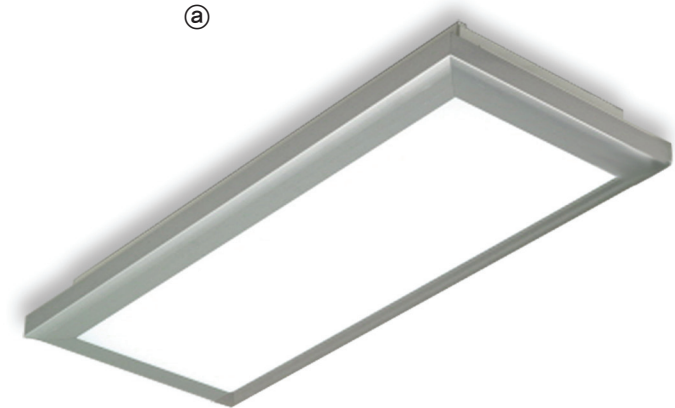

LED Flat Panel Light (side edge 타입)

LONG LIFE LED APPLIED
R U N A L U X - v e r . 1 0

runalux lighting provide competitive price and unique design as well as environmentally friendly atmosphere to maximize product value

• side edge