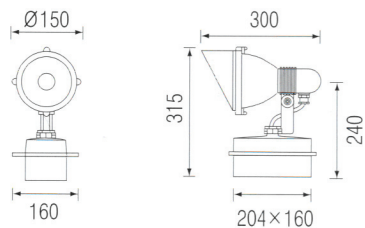

Garden Lighting

LONG LIFE LED APPLIED
R U N A L U X - v e r . 1 0

● LED Lighting (LED 조명)

runalux lighting provide competitive price and unique design as well as environmentally friendly atmosphere to maximize product value

a HS606

Housing	AL, Die-Casting
Reflector	AL, Anodized
Glass	Safety Tempered Glass
Color	Black