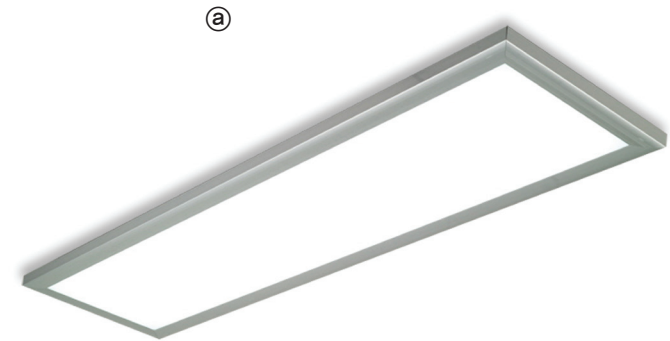

LED Flat Panel Light (side edge 타입)

LONG LIFE LED APPLIED
R U N A L U X - v e r . 1 0

runalux lighting provide competitive price and unique design as well as environmentally friendly atmosphere to maximize product value

• side edge