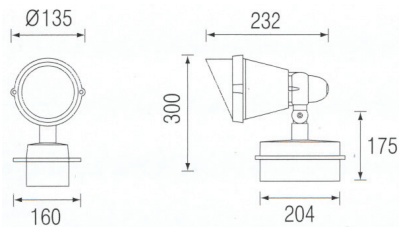

① HS601

Housing	AL, Die-Casting
Reflector	AL, Anodized
Glass	Safety Tempered Glass
Color	Black