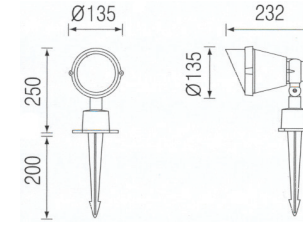

④ HS 605

Housing	AL, Die-Casting
Reflector	AL, Anodized
Glass	Safety Tempered Glass
Color	Black