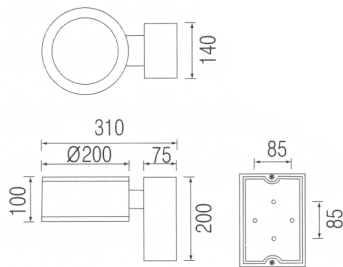

Ⓐ HS 300

Housing	AL, Die-Casting
Reflector	AL, Anodized
Glass	Safety Tempered Glass
Color	Gray

Ⓑ HS 301