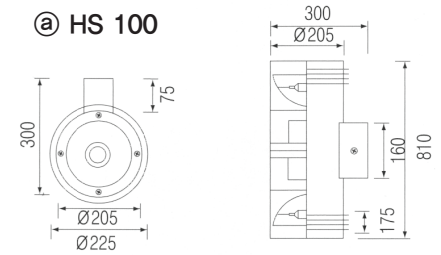

Ⓐ

Wall Bracket Light

● LED Lighting (LED 조명)

LONG LIFE LED APPLIED
R U N A L U X - v e r . 1 0

runalux lighting provide competitive price and unique design as well as environmentally friendly atmosphere to maximize product value

Ⓑ

Ⓐ HS 100

Ⓑ HS 101

Housing	AL, Die-Casting
Reflector	AL, Anodized
Glass	Safety Tempered Glass
Color	Black, White

Housing	AL, Die-Casting
Reflector	AL, Anodized
Glass	Safety Tempered Glass
Color	Black, White