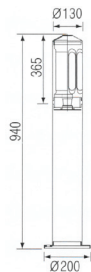

Housing	AL, Die-Casting
Reflector	AL, Anodized
Glass	Safety Tempered Glass
Color	Black