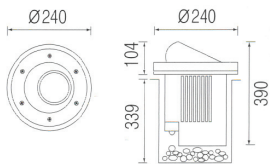

Ⓐ HS 400

Housing	AL, Die-Casting
Reflector	AL, Anodized
Glass	Safety Tempered Glass
Color	Black