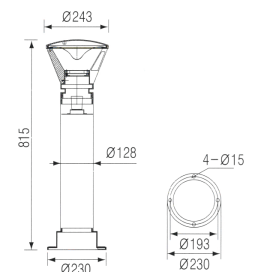

㉔ HS 709

Housing	AL, Die-Casting
Reflector	AL, Anodized
Glass	Safety Tempered Glass
Color	Gray