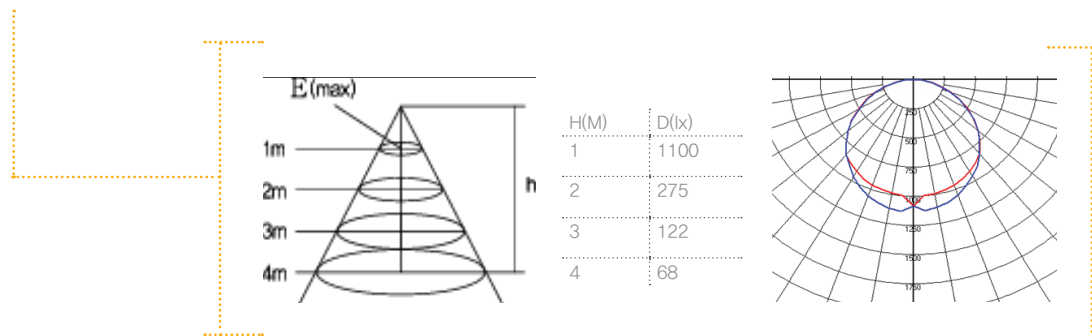

- side edge

② RunaLux : HS-HE1530 (side edge)

▶ FUNDAMENTAL

Rated Input Voltage (입력전압)	AC100~240V, 50/60Hz
LED PowerConsumption (소비전력)	77W
Lumen Flux (광속)	5000lms
luminance (조도)	1100lx
CT (색온도)	6000K(CW) , 3500K(WW)
CRI (연색성)	80
Beam Angle (빔각도)	120°
Operating Temperature (동작 온도)	-20℃~85℃
Out Dimmension (W x H x T)	1500mm x 300mm x 13mm
Weight (무게)	6.3 kg
Control method	IR Remote controller (※DALI Dimming)
IP	30