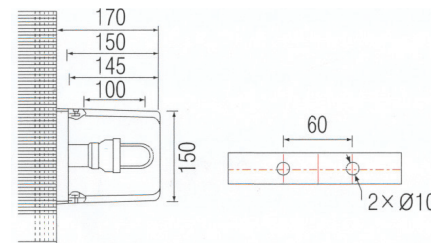

Housing	AL, Die-Casting
Reflector	AL, Anodized
Glass	Safety Tempered Glass
Color	Gray

Ⓔ HS 505