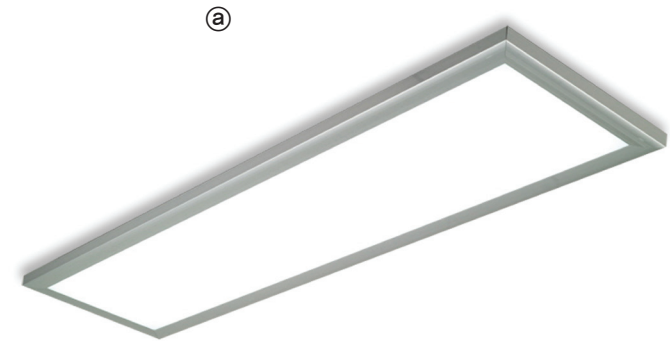

LED Flat Panel Light (side edge 타입)

LONG LIFE LED APPLIED
R U N A L U X - v e r . 1 0

runalux lighting provide competitive price and unique design as well as environmentally friendly atmosphere to maximize product value

- side edge