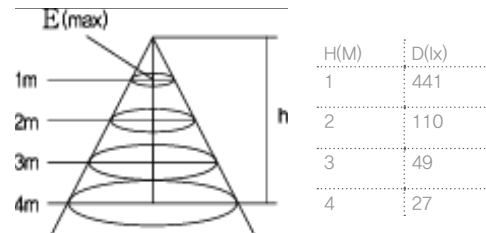

② RunaLux : HS-HV330 (vertical)

▶ FUNDAMENTAL

Rated Input Voltage (입력전압)	AC100-240V, 50/60Hz
LED PowerConsumption (소비전력)	18W
Lumen Flux (광속)	1440lms
luminance (조도)	520lx
CT (색온도)	6000K(CW) , 3500K(WW)
CRI (연색성)	80
Beam Angle (빔각도)	120°
Operating Temperature (동작 온도)	-20°C~85°C
Out Dimmension (W x H x T)	300mm x 300mm x 44.9mm
Weight (무게)	2.3 kg
Control method	IR Remote controller (※DALI Dimming)
IP	30

※ Power supply : UL, CE Registered Certificates