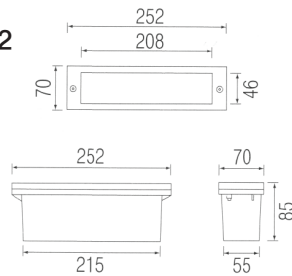

③ HS 201

Housing	AL, Die-Casting
Reflector	AL, Anodized
Glass	Safety Tempered Glass
Color	

④ HS 202

Housing	AL, Die-Casting
Reflector	AL, Anodized
Glass	Safety Tempered Glass
Color	Black

⑤ HS 203