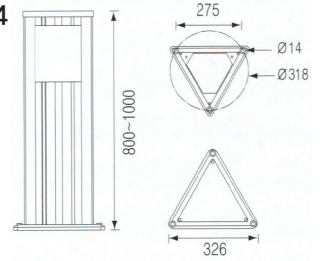

Ⓜ HS 712

Housing	AL, Die-Casting
Reflector	AL, Anodized
Glass	Safety Tempered Glass
Color	Black

Ⓝ HS 713

Housing	AL, Die-Casting
Reflector	AL, Anodized
Glass	Safety Tempered Glass
Color	Gray

Ⓞ HS 714

Housing	AL, Die-Casting
Reflector	AL, Anodized
Glass	Safety Tempered Glass
Color	Gray