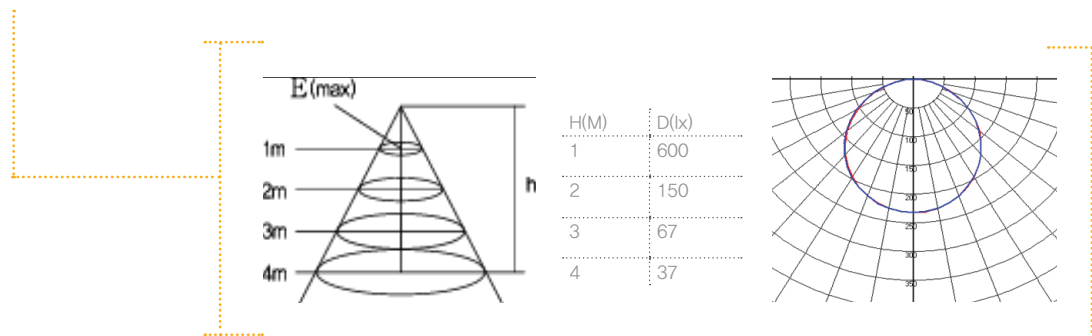

• side edge

② RunaLux : HS-HE630 (side edge)

▶ FUNDAMENTAL

Rated Input Voltage (입력전압)	AC100~240V, 50/60Hz
LED PowerConsumption (소비전력)	34W
Lumen Flux (광속)	2200lms
luminance (조도)	570lx
CT (색온도)	6000K(CW) , 3500K(WW)
CRI (연색성)	70
Beam Angle (빔각도)	120°
Operating Temperature (동작 온도)	-20℃~85℃
Out Dimmension (W x H x T)	600mm x 300mm x 13mm
Weight (무게)	2.8 kg
Control method	IR Remote controller (※DALI Dimming)
IP	30