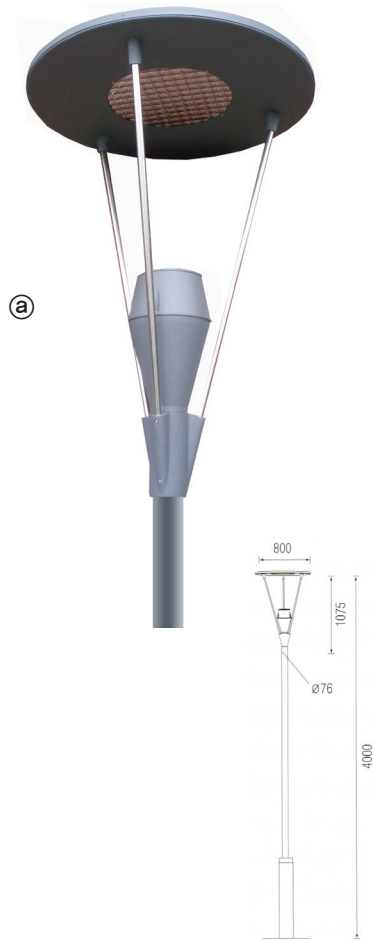

RUNALUX

THE LEADING COMPANY IN THE 21ST CENTURY, NEW LIGHTING

HANSE ELECTRONICS CORP.

OEM/ODM Welcome!
www.e-hanse.com

Ⓐ

● LED Lighting (LED 조명)

Pole Light

LONG LIFE LED APPLIED
R U N A L U X - v e r . 1 0