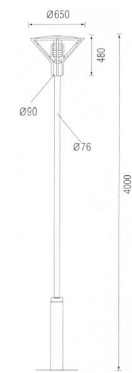

①

① HS 809

Housing	AL, Die-Casting
Reflector	AL, Anodized
Glass	Safety Tempered Glass
Color	Safety Tempered Glass

● LED Lighting (LED 조명)

Pole Light

LONG LIFE LED APPLIED
R U N A L U X - v e r . 1 0

runalux lighting provide competitive price and unique design as well as environmentally friendly atmosphere to maximize product value

①

① HS 810

Housing	AL, Die-Casting
Reflector	AL, Anodized
Glass	Safety Tempered Glass
Color	Safety Tempered Glass

Ⓚ

Ⓚ HS 811

Housing	AL, Die-Casting
Reflector	AL, Anodized
Glass	Safety Tempered Glass
Color	Safety Tempered Glass

①

① HS 812

Housing	AL, Die-Casting
Reflector	AL, Anodized
Glass	Safety Tempered Glass
Color	Safety Tempered Glass

Ⓜ

Ⓜ HS 813

Housing	AL, Die-Casting
Reflector	AL, Anodized
Glass	Safety Tempered Glass
Color	Safety Tempered Glass