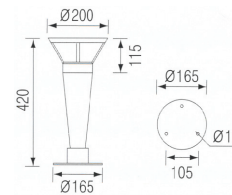

Housing	AL, Die-Casting
Reflector	AL, Anodized
Glass	Safety Tempered Glass
Color	Gray